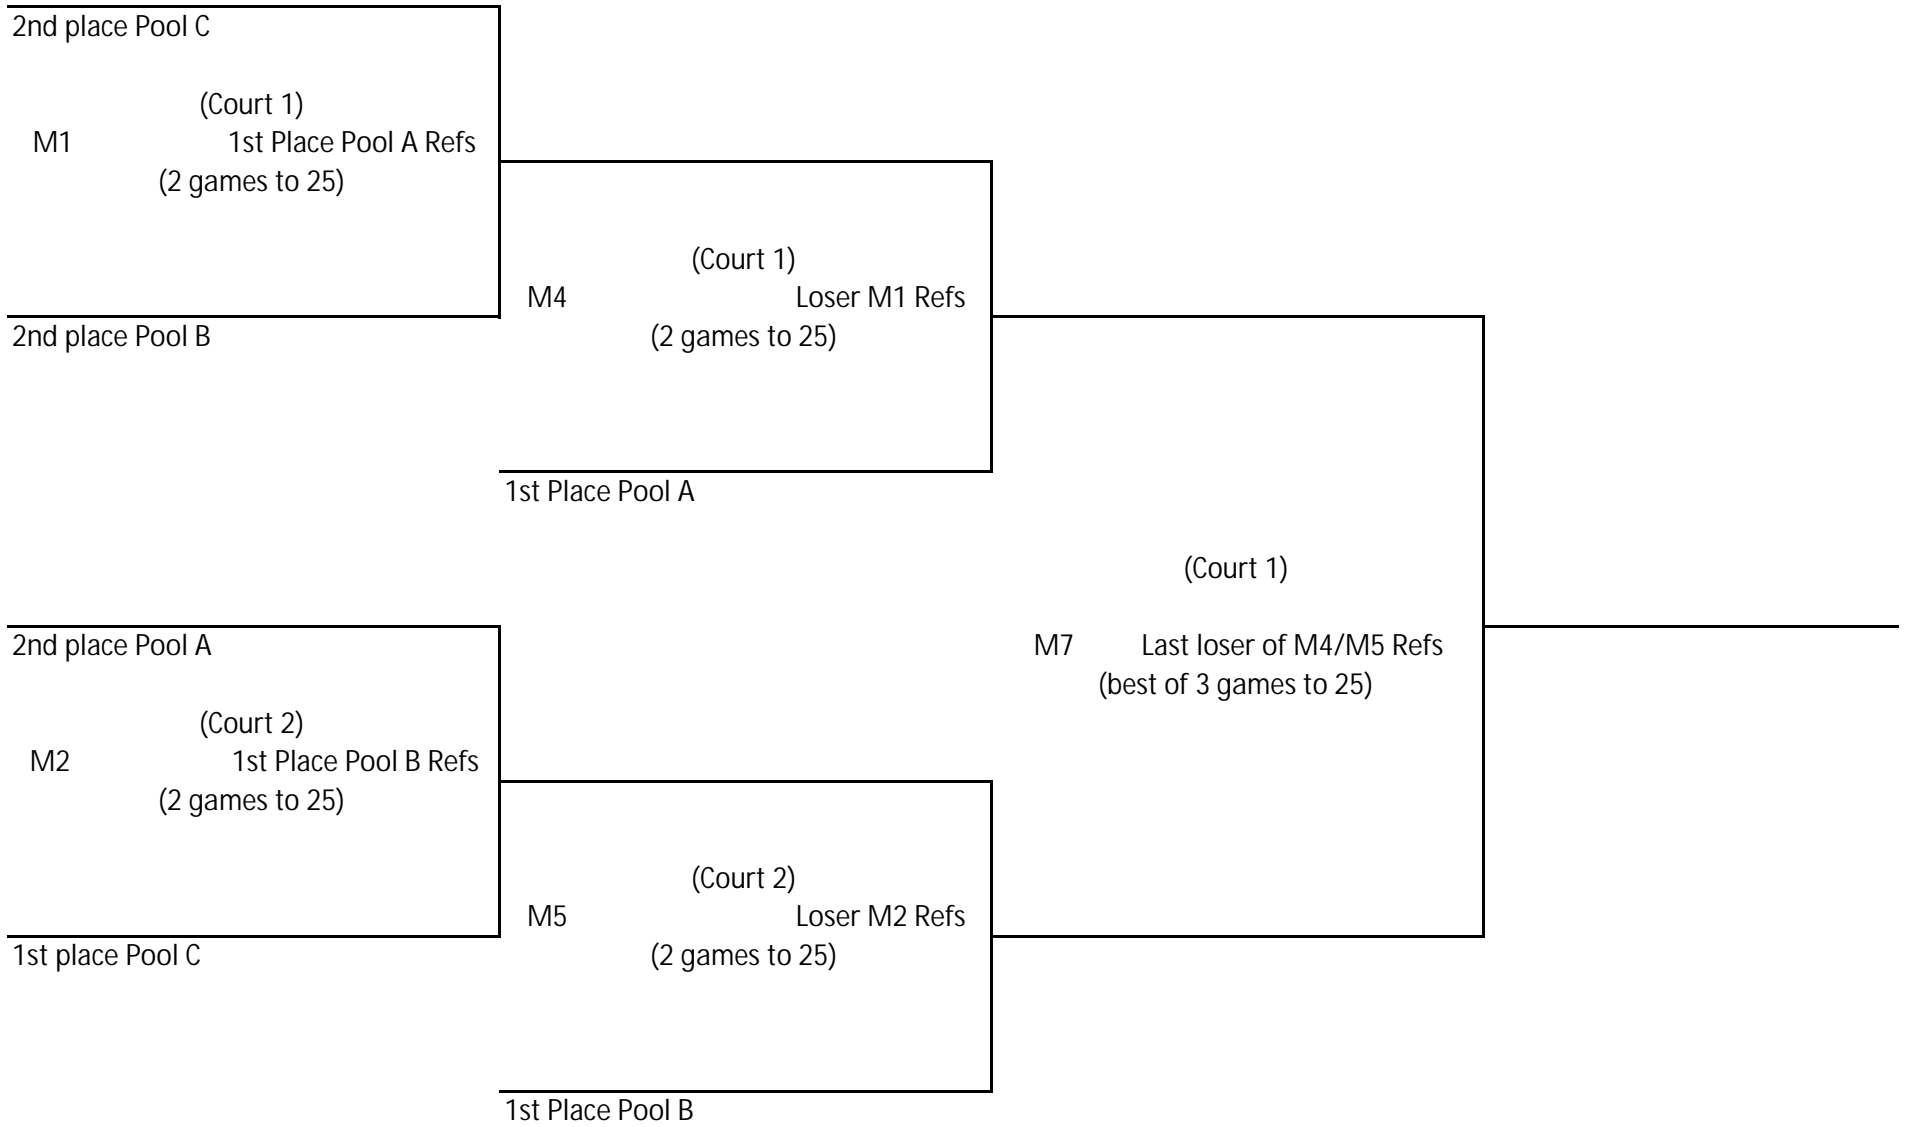

Gold Playoffs

Silver Playoffs

3rd Place Pool A
(Court 3)
M3 4th Place Pool A Refs
(1 game to 25)

3rd Place Pool C

3rd Place Pool B
(Court 3)
M6 Loser M3 Refs
(1 game to 25)

4th Place Pool A

(Court 3)
M8 Loser M6 Refs
(best of 3 games to 25)
